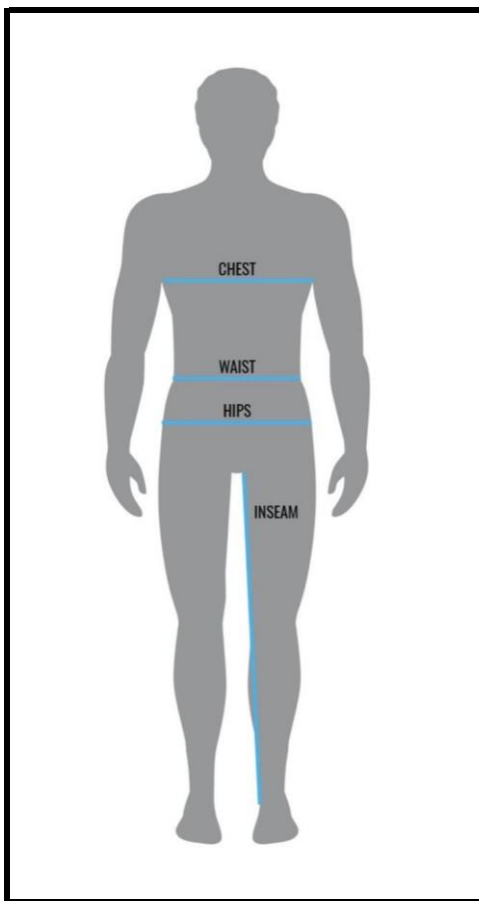

UNIFORM SIZING

Uniform Size Chart

Note: Consider ordering a size up to allow your player to wear a warm layer underneath their jersey.

Chest

With arms down at both sides, measure around the upper body, under arms and over the fullest part of the chest.

Baseball Jersey	YXXS	YXS	YS	YM	YL	YXL	AS	AM	AL	AXL	AXXL	AXXXL
Chest Size	28"	30"	32"	34"	36"	38"	40"	42"	45"	48"	51"	54"

Softball Jersey		YXS	YS	YM	YL	YXL	AS	AM	AL	AXL	AXXL	AXXXL
Chest Size		26"	28"	30"	32"	34"	36"	38"	41"	43"	46"	49"